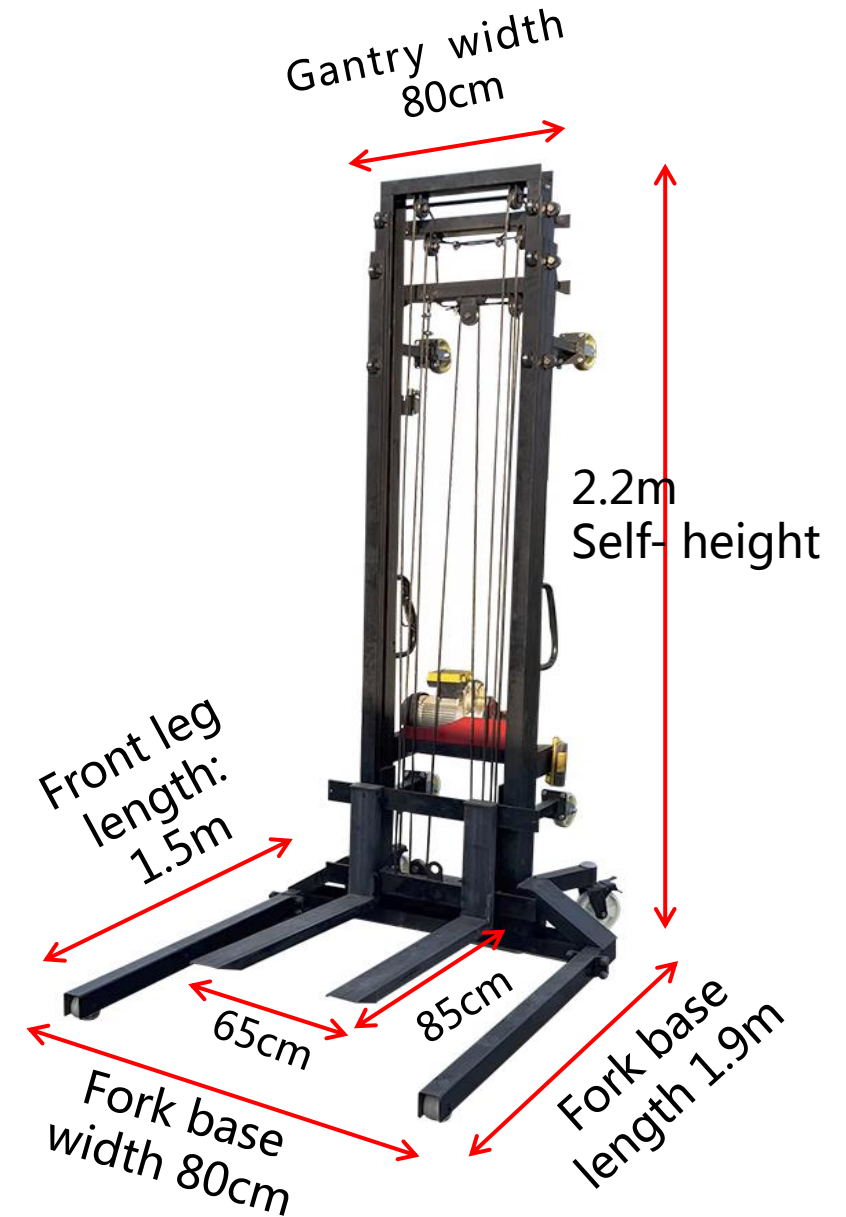

# ■ Brick Lift

Lifting height : 2m

### Model: BF 200

- Product Name: Brick lift
- Max. lifting height: 2m
- Load capacity: 300kg
- Section: 2 sections
- Lifting mode: Fork lift first
- Fork type : Standard or reverse fork
- Self-height: 1.7m
- Fork base L\*W: 1.9m\*0.8m
- Fork L\*W: 85cm\*65cm
- Color: Blue/Black
- Standard: Pure copper large motor, coarse oil wire rope

# ■ Brick Lift

Lifting height : 3m

### Model: BF 300

- Product Name: Brick lift
- Max. lifting height: 3m
- Load capacity: 300kg
- Section: 2 sections
- Lifting mode: Fork lift first
- Fork type : Standard or reverse fork
- Self-height: 2.2m
- Fork base L\*W: 1.9m\*0.8m
- Fork L\*W: 85cm\*65cm
- Color: Blue/Black
- Standard: Pure copper large motor, coarse oil wire rope