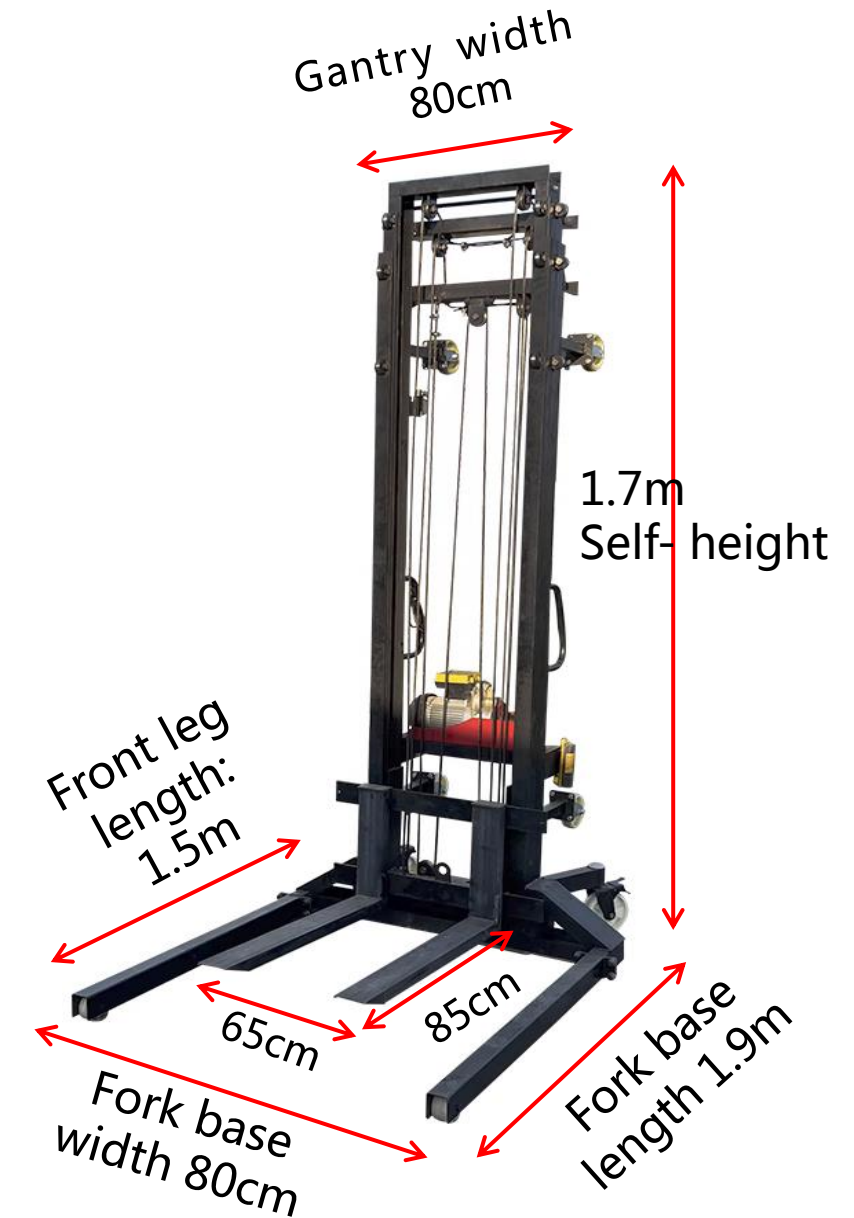

# ■ Brick Lift

Lifting height : 2m

### Model: BF 200

- Product Name: Brick lift
- Max. lifting height: 2m
- Load capacity: 300kg
- Section: 2 sections
- Lifting mode: Fork lift first
- Fork type : Standard or reverse fork
- Self-height: 1.7m
- Fork base L\*W: 1.9m\*0.8m
- Fork L\*W: 85cm\*65cm
- Color: Blue/Black
- Standard: Pure copper large motor, coarse oil wire rope

### Model: BF 300

- Product Name: Brick lift
- Max. lifting height: 3m
- Load capacity: 300kg
- Section: 2 sections
- Lifting mode: Fork lift first
- Fork type : Standard or reverse fork
- Self-height: 2.2m
- Fork base L\*W: 1.9m\*0.8m
- Fork L\*W: 85cm\*65cm
- Color: Blue/Black
- Standard: Pure copper large motor, coarse oil wire rope

### Model: BF 400

- Product Name: Brick lift
- Max. lifting height: 4m
- Load capacity: 300kg
- Section: 2 sections
- Lifting mode: Fork lift first
- Fork type : Standard or reverse fork
- Self-height: 2.7m
- Fork base L\*W: 1.9m\*0.8m
- Fork L\*W: 85cm\*65cm
- Color: Blue/Black
- Standard: Pure copper large motor, coarse oil wire rope