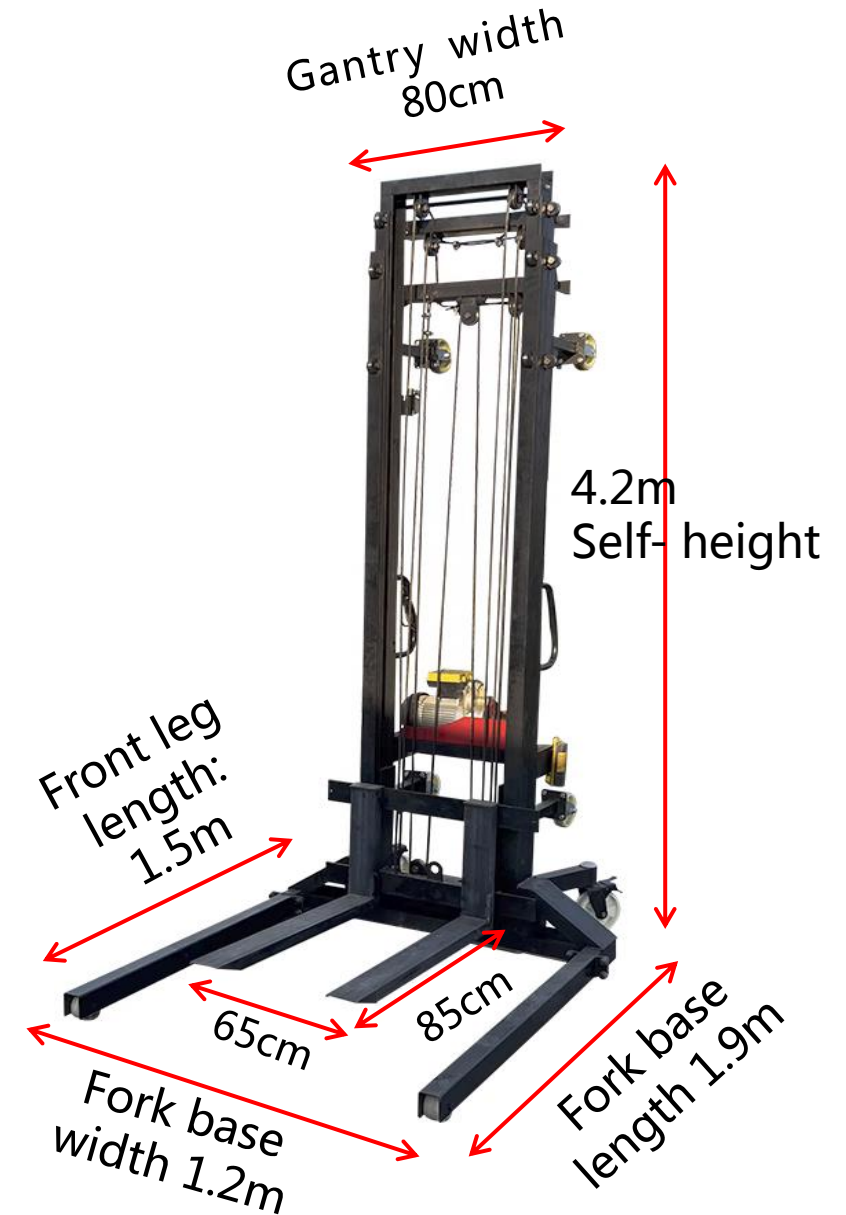

■ Brick Lift

Lifting height : 7m

Brick Lift • Dimension

Model: BF 700

- Product Name: Brick lift
- Max. lifting height: 7m
- Load capacity: 300kg
- Section: 2 sections
- Lifting mode: Fork lift first
- Fork type : Standard or reverse fork
- Self-height: 4.2m
- Fork base L*W: 1.9m*1.2m
- Fork L*W: 85cm*65cm
- Color: Blue/Black
- Standard: Pure copper large motor, coarse oil wire rope