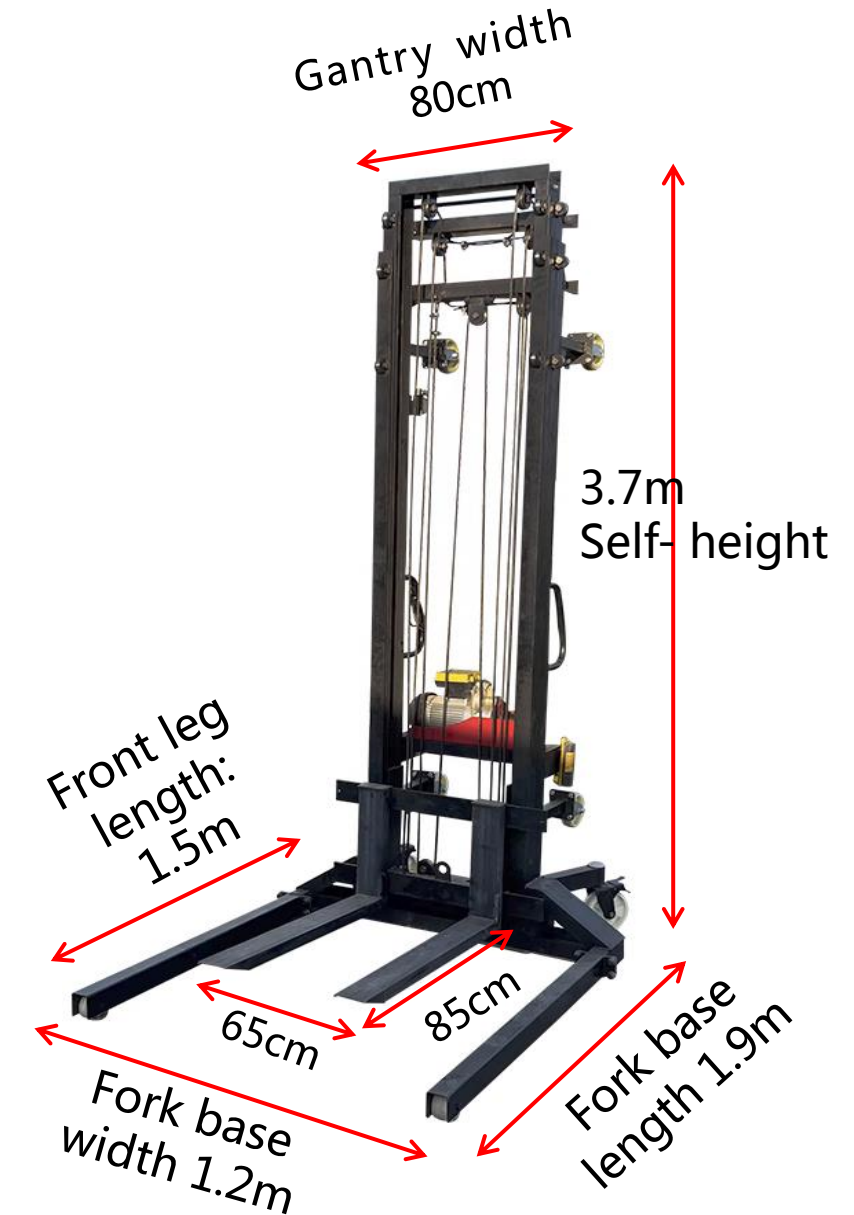

■ Brick Lift

Lifting height : 6m

Brick Lift • Dimension

Model: BF 600

- Product Name: Brick lift
- Max. lifting height: 6m
- Load capacity: 300kg
- Section: 2 sections
- Lifting mode: Fork lift first
- Fork type : Standard or reverse fork
- Self-height: 3.7m
- Fork base L*W: 1.9m*1.2m
- Fork L*W: 85cm*65cm
- Color: Blue/Black
- Standard: Pure copper large motor, coarse oil wire rope