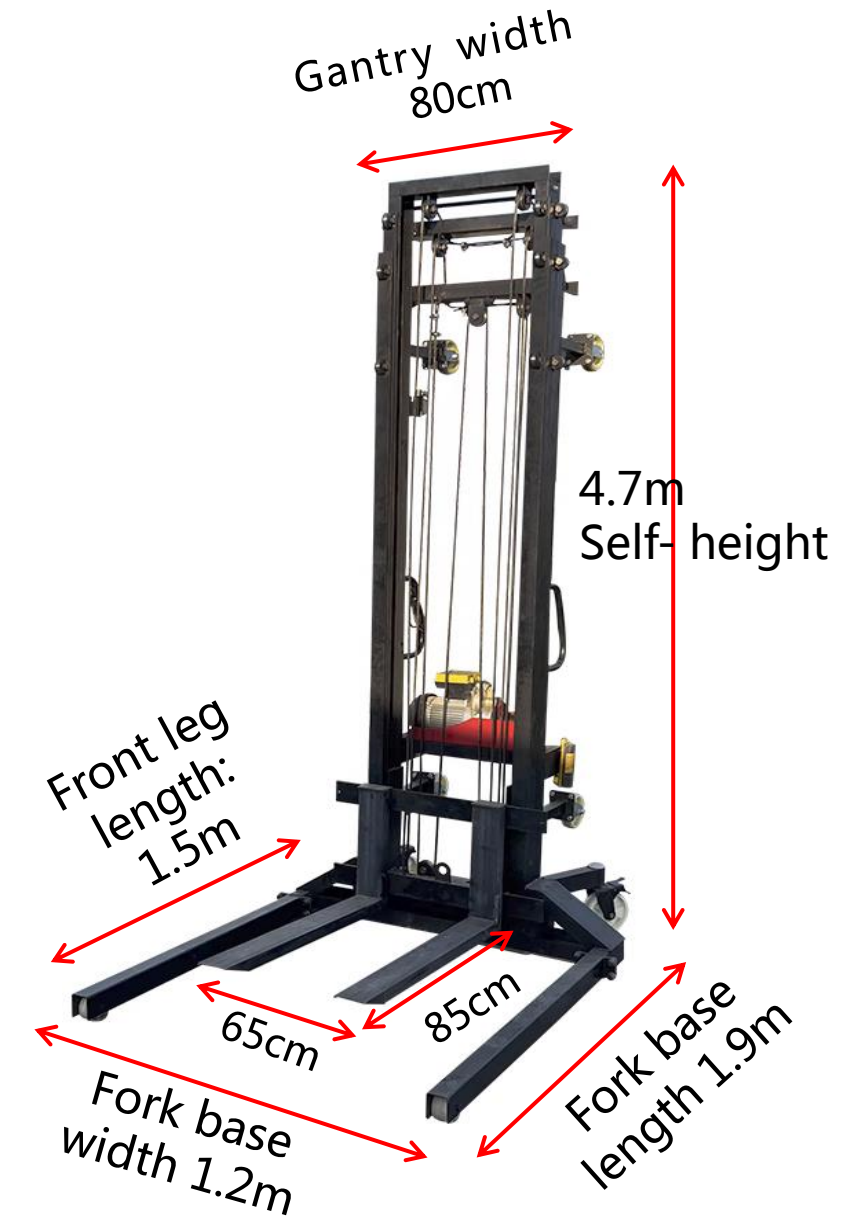

■ Brick Lift

Lifting height : 8m

Brick Lift • Dimension

Model: BF 800

- Product Name: Brick lift
- Max. lifting height: 8m
- Load capacity: 300kg
- Section: 2 sections
- Lifting mode: Fork lift first
- Fork type : Standard or reverse fork
- Self-height: 4.7m
- Fork base L*W: 1.9m*1.2m
- Fork L*W: 85cm*65cm
- Color: Blue/Black
- Standard: Pure copper large motor, coarse oil wire rope