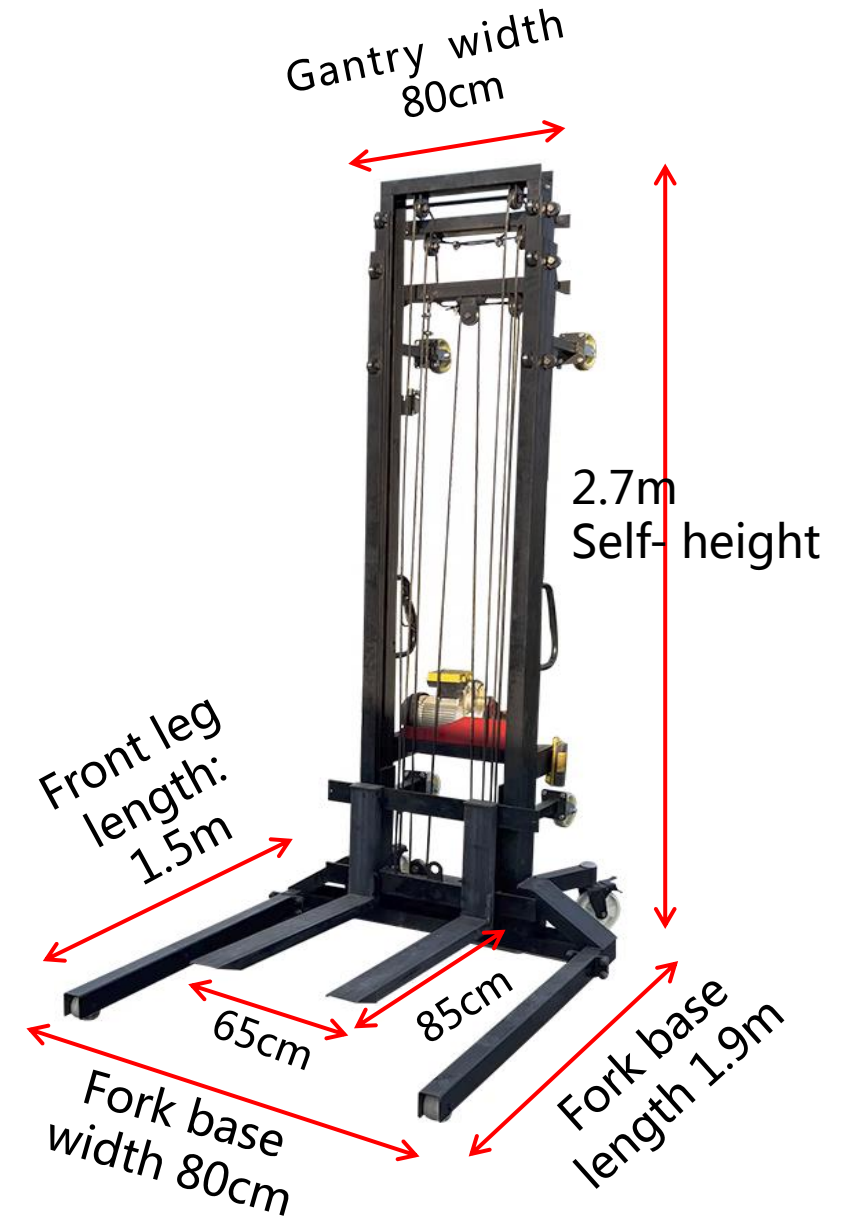

### Model: BF 200

- Product Name: Brick lift
- Max. lifting height: 2m
- Load capacity: 300kg
- Section: 2 sections
- Lifting mode: Fork lift first
- Fork type : Standard or reverse fork
- Self-height: 1.7m
- Fork base L\*W: 1.9m\*0.8m
- Fork L\*W: 85cm\*65cm
- Color: Blue/Black
- Standard: Pure copper large motor, coarse oil wire rope

### Model: BF 300

- Product Name: Brick lift
- Max. lifting height: 3m
- Load capacity: 300kg
- Section: 2 sections
- Lifting mode: Fork lift first
- Fork type : Standard or reverse fork
- Self-height: 2.2m
- Fork base L\*W: 1.9m\*0.8m
- Fork L\*W: 85cm\*65cm
- Color: Blue/Black
- Standard: Pure copper large motor, coarse oil wire rope

# ■ Brick Lift

Lifting height : 4m

### Model: BF 400

- Product Name: Brick lift
- Max. lifting height: 4m
- Load capacity: 300kg
- Section: 2 sections
- Lifting mode: Fork lift first
- Fork type : Standard or reverse fork
- Self-height: 2.7m
- Fork base L\*W: 1.9m\*0.8m
- Fork L\*W: 85cm\*65cm
- Color: Blue/Black
- Standard: Pure copper large motor, coarse oil wire rope