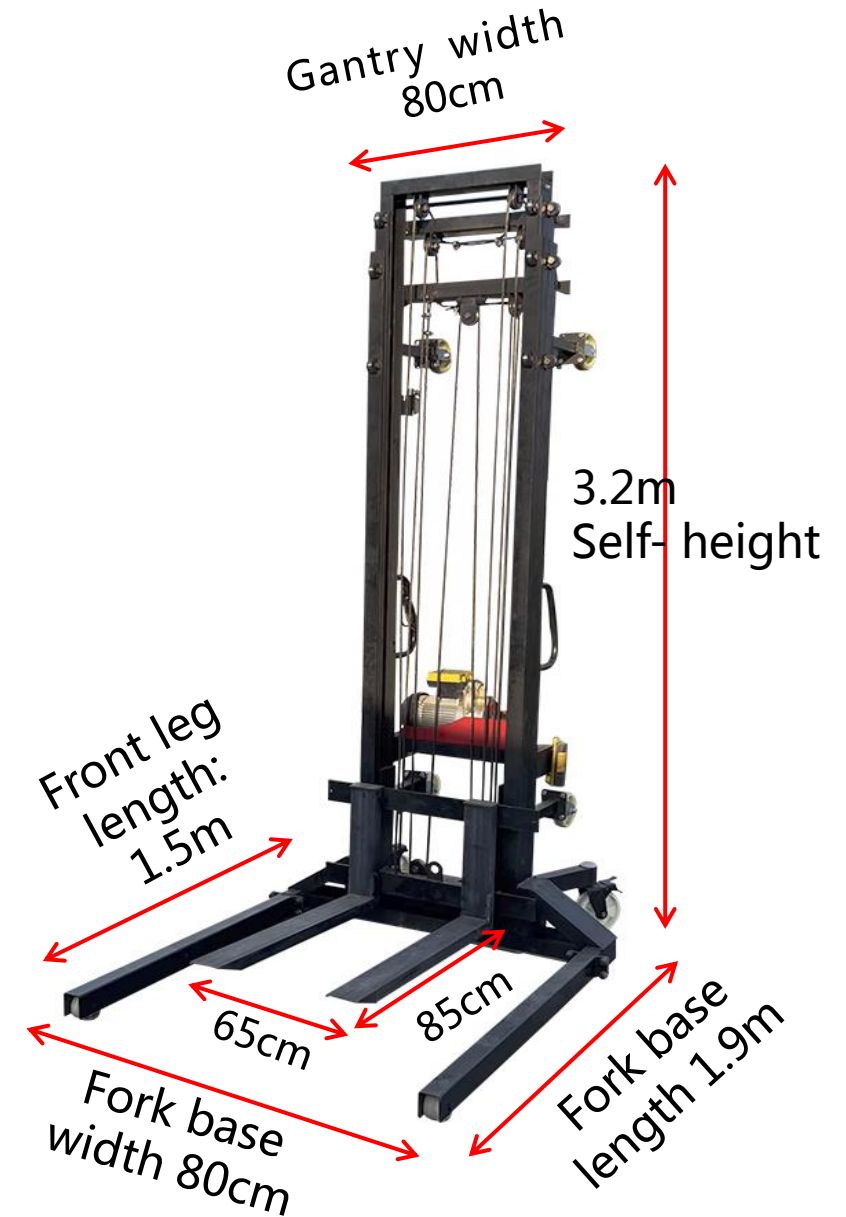

■ Brick Lift

Lifting height : 5m

Brick Lift • Dimension

Model: BF 500

- Product Name: Brick lift
- Max. lifting height: 5m
- Load capacity: 300kg
- Section: 2 sections
- Lifting mode: Fork lift first
- Fork type : Standard or reverse fork
- Self-height: 3.2m
- Fork base L*W: 1.9m*0.8m
- Fork L*W: 85cm*65cm
- Color: Blue/Black
- Standard: Pure copper large motor, coarse oil wire rope